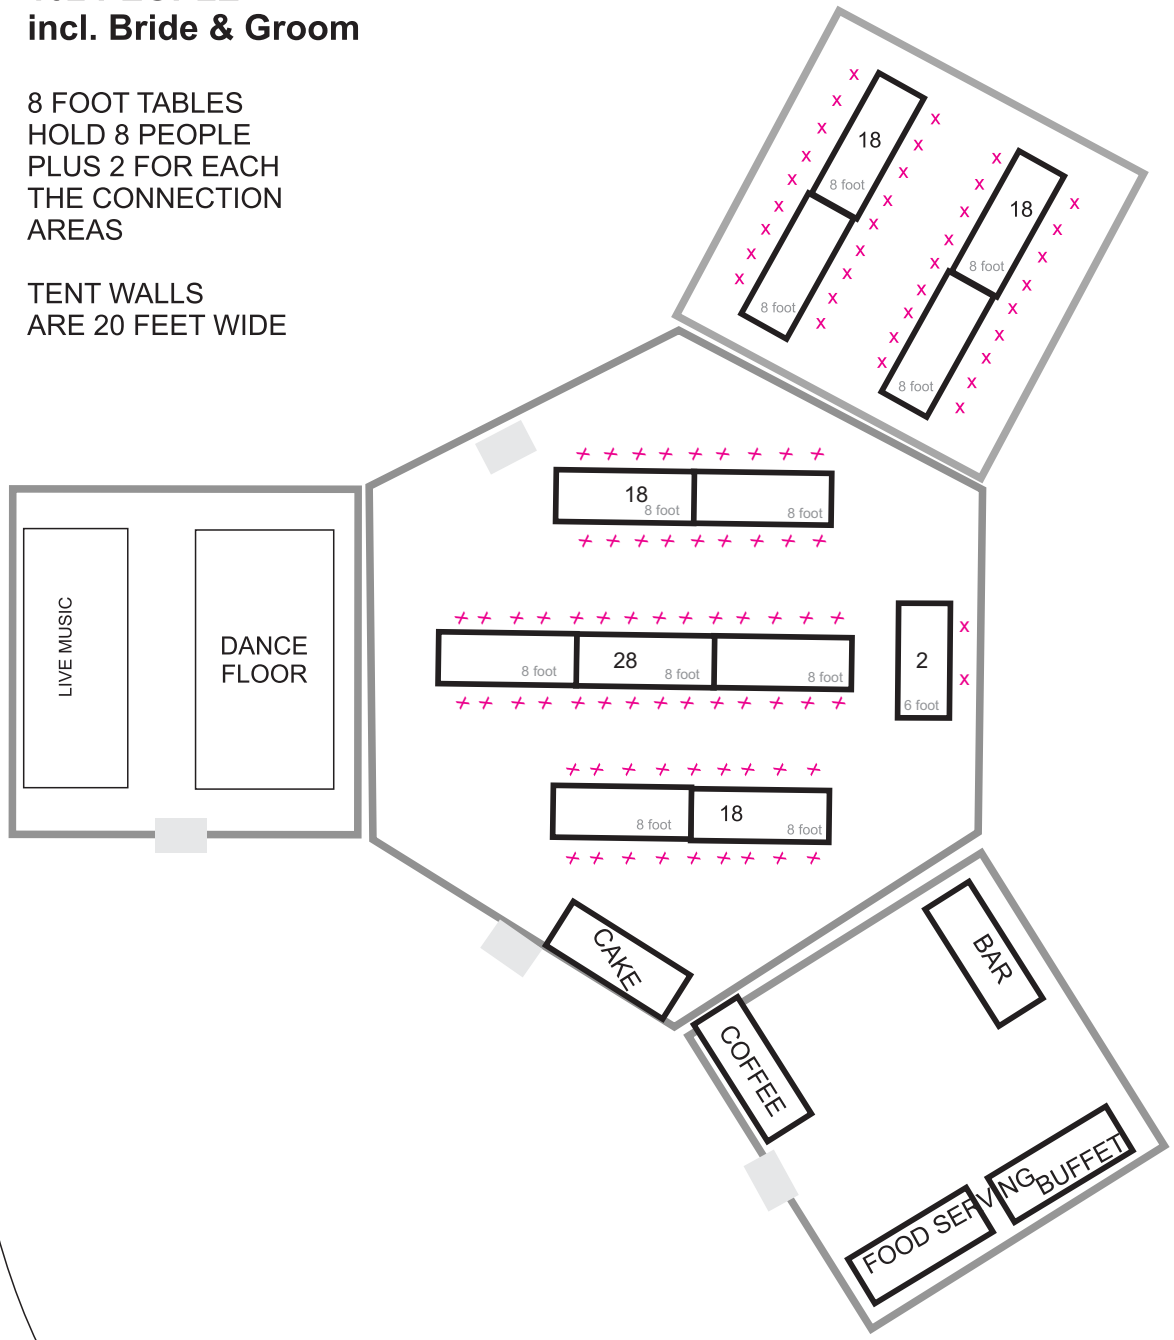

TOILETS

TENT FLOOR PLAN

102 PEOPLE
incl. Bride & Groom

8 FOOT TABLES
HOLD 8 PEOPLE
PLUS 2 FOR EACH
THE CONNECTION
AREAS

TENT WALLS
ARE 20 FEET WIDE

HORSE PASTURE

FIRE PIT

Rose Valley
Lodge & Restaurant