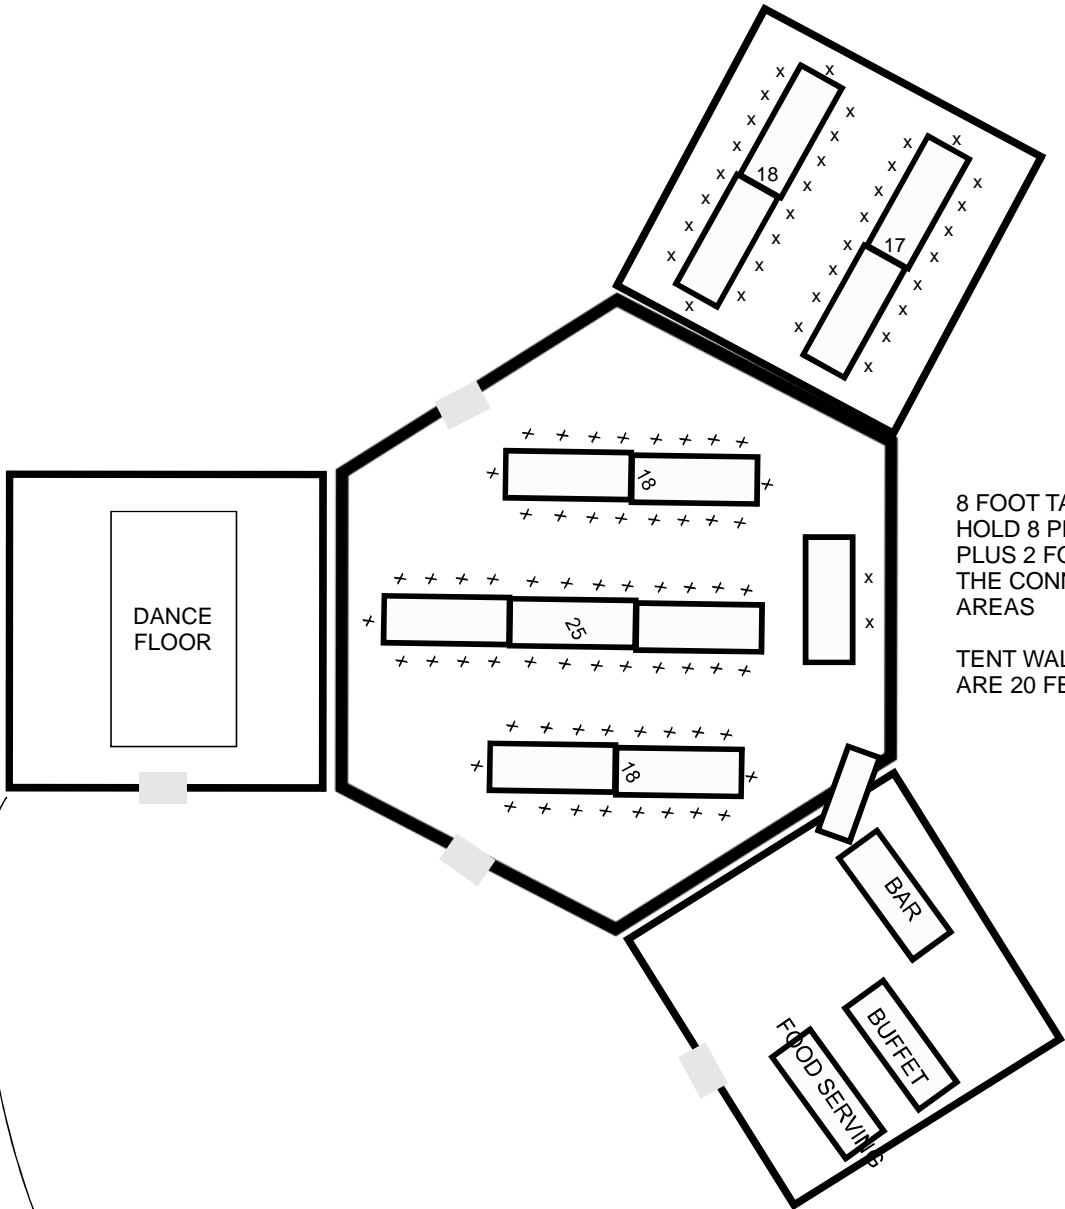

TOILETS

TOILETS

HORSE PASTURE

TENT WALLS ARE 20'WX9h

FIRE PIT

WATER BAR

TOILETS

TOILETS

HORSE PASTURE

8 FOOT TABLES
HOLD 8 PEOPLE
PLUS 2 FOR EACH
THE CONNECTION
AREAS

TENT WALLS
ARE 20 FEET WIDE

FIRE PIT