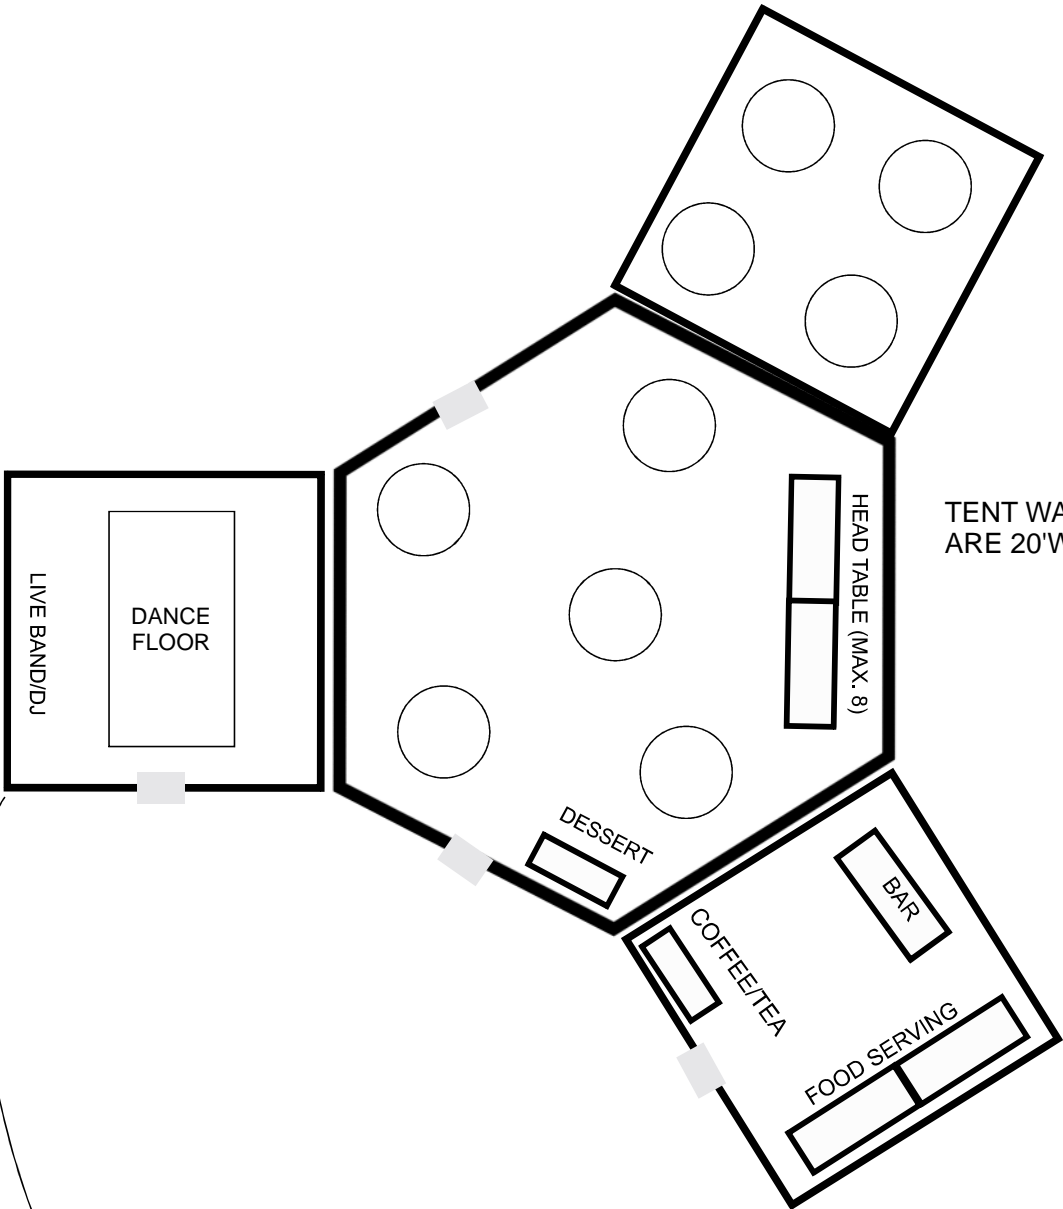

TOILETS

TOILETS

HORSE PASTURE

TENT WALLS ARE 20'WX9h

FIRE PIT

WATER BAR

TOILETS

TOILETS

HORSE PASTURE

8 FOOT TABLES
HOLD 8 PEOPLE
PLUS 2 FOR EACH
THE CONNECTION
AREAS

TENT WALLS
ARE 20 FEET WIDE

FIRE PIT